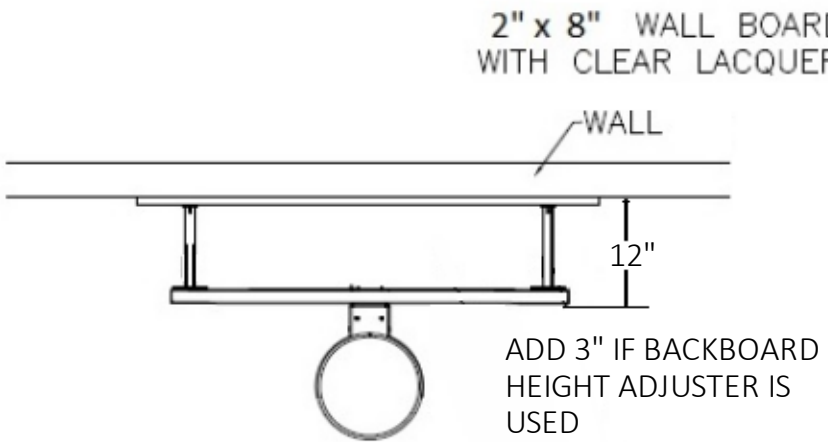

TOP VIEW

FRONT VIEW

BACKBOARD SIZE 36"x54" TO 42"x72"
AVAILABLE IN TEMPERED GLASS,
CLEAR ACRYLIC, STEEL, OR FIBERGLASS

SIDE VIEW

TO MAKE RIM HEIGHT ADJUSTABLE FROM 10'- 8 1/2', SPECIFY FT300 OR FT310 BACKBOARD HEIGHT ADJUSTER (HEIGHT ADJUSTER IS 3" THICK)

PLAYING SURFACE