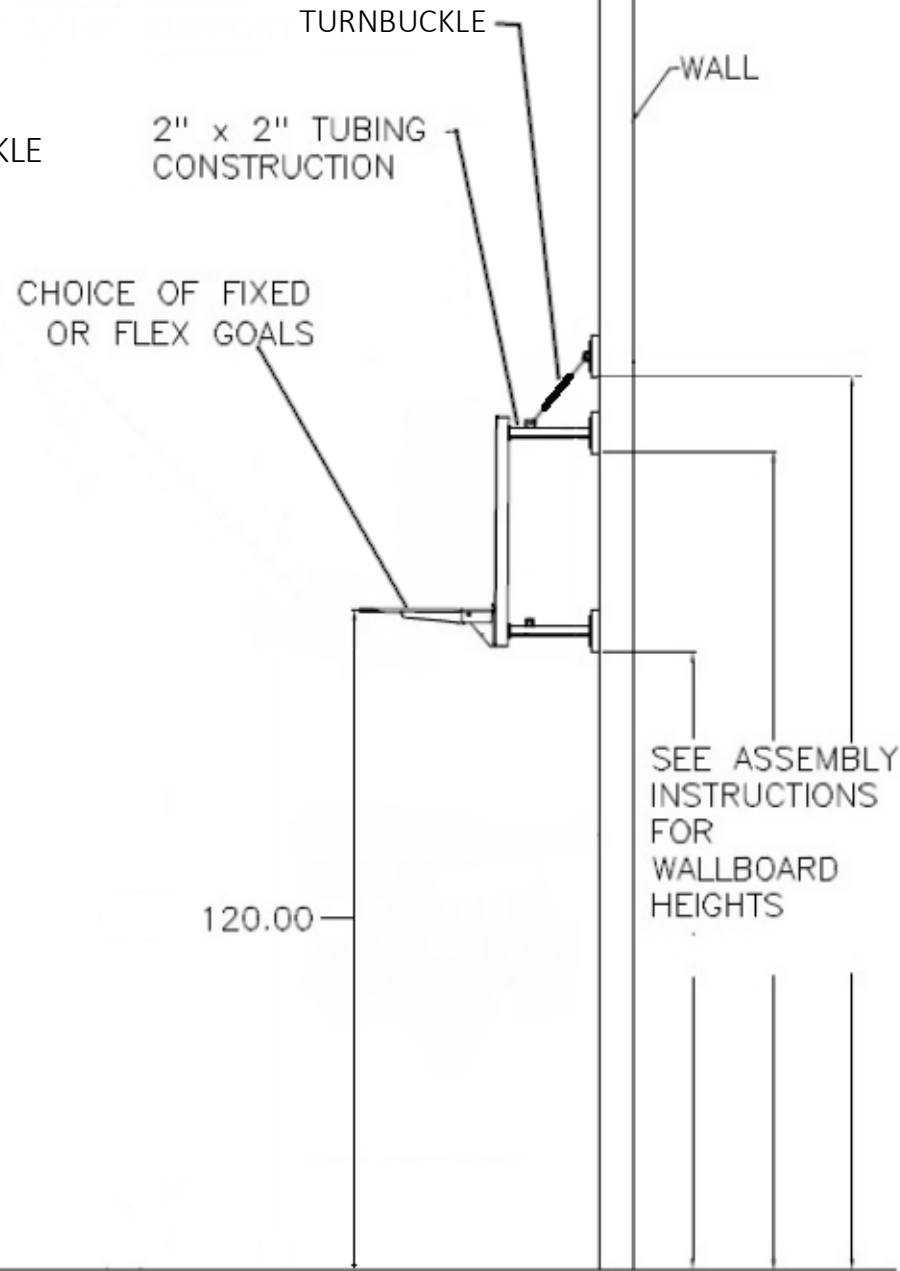

TOP VIEW

FRONT VIEW

BACKBOARD SIZE 36"x54" TO 42"x72"
AVAILABLE IN TEMPERED GLASS,
CLEAR ACRYLIC, STEEL, OR FIBERGLASS

SIDE VIEW

TO MAKE RIM HEIGHT ADJUSTABLE FROM 10'- 8 1/2', SPECIFY FT300 OR FT310 BACKBOARD HEIGHT ADJUSTER (HEIGHT ADJUSTER IS 3" THICK)

PLAYING SURFACE