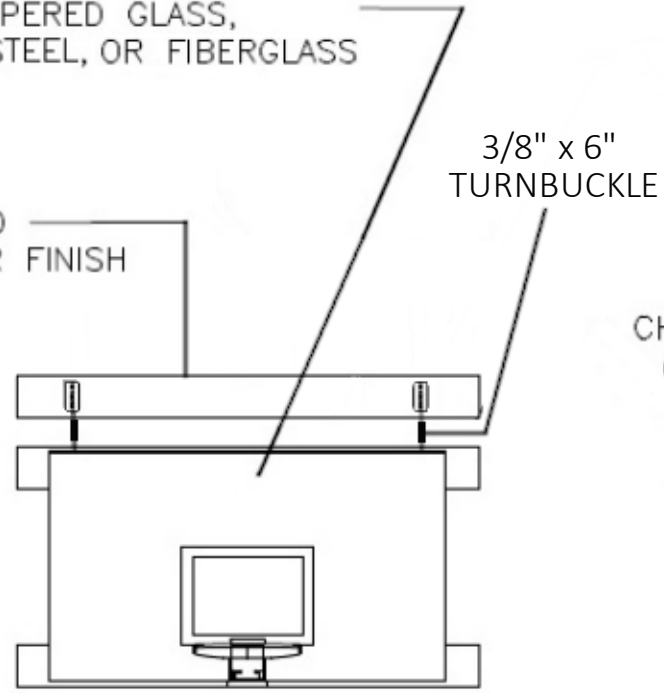

TOP VIEW

FRONT VIEW

BACKBOARD SIZE 36"x54" TO 42"x72"
AVAILABLE IN TEMPERED GLASS,
CLEAR ACRYLIC, STEEL, OR FIBERGLASS

SIDE VIEW

TO MAKE RIM HEIGHT ADJUSTABLE FROM 10'- 8 1/2', SPECIFY FT300 OR FT310 BACKBOARD HEIGHT ADJUSTER (HEIGHT ADJUSTER IS 3" THICK)

PLAYING SURFACE