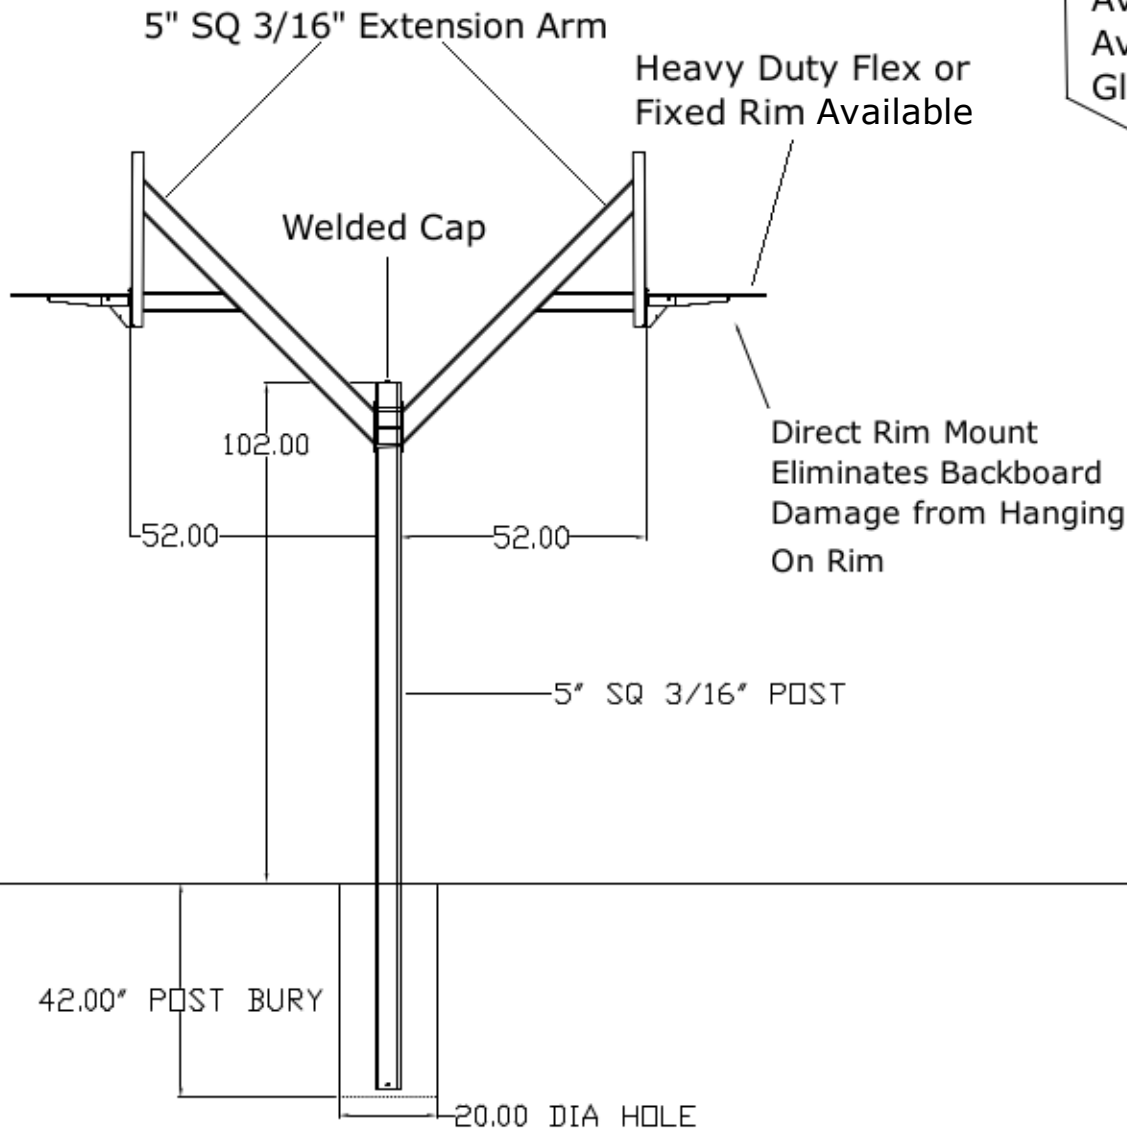

## Legend Jr. Dual General Product Submittal

Available Backboard sizes: 36" x 54" or 36" x 60"  
Available Backboard Materials: Steel, Aluminum,  
Glass or Acrylic