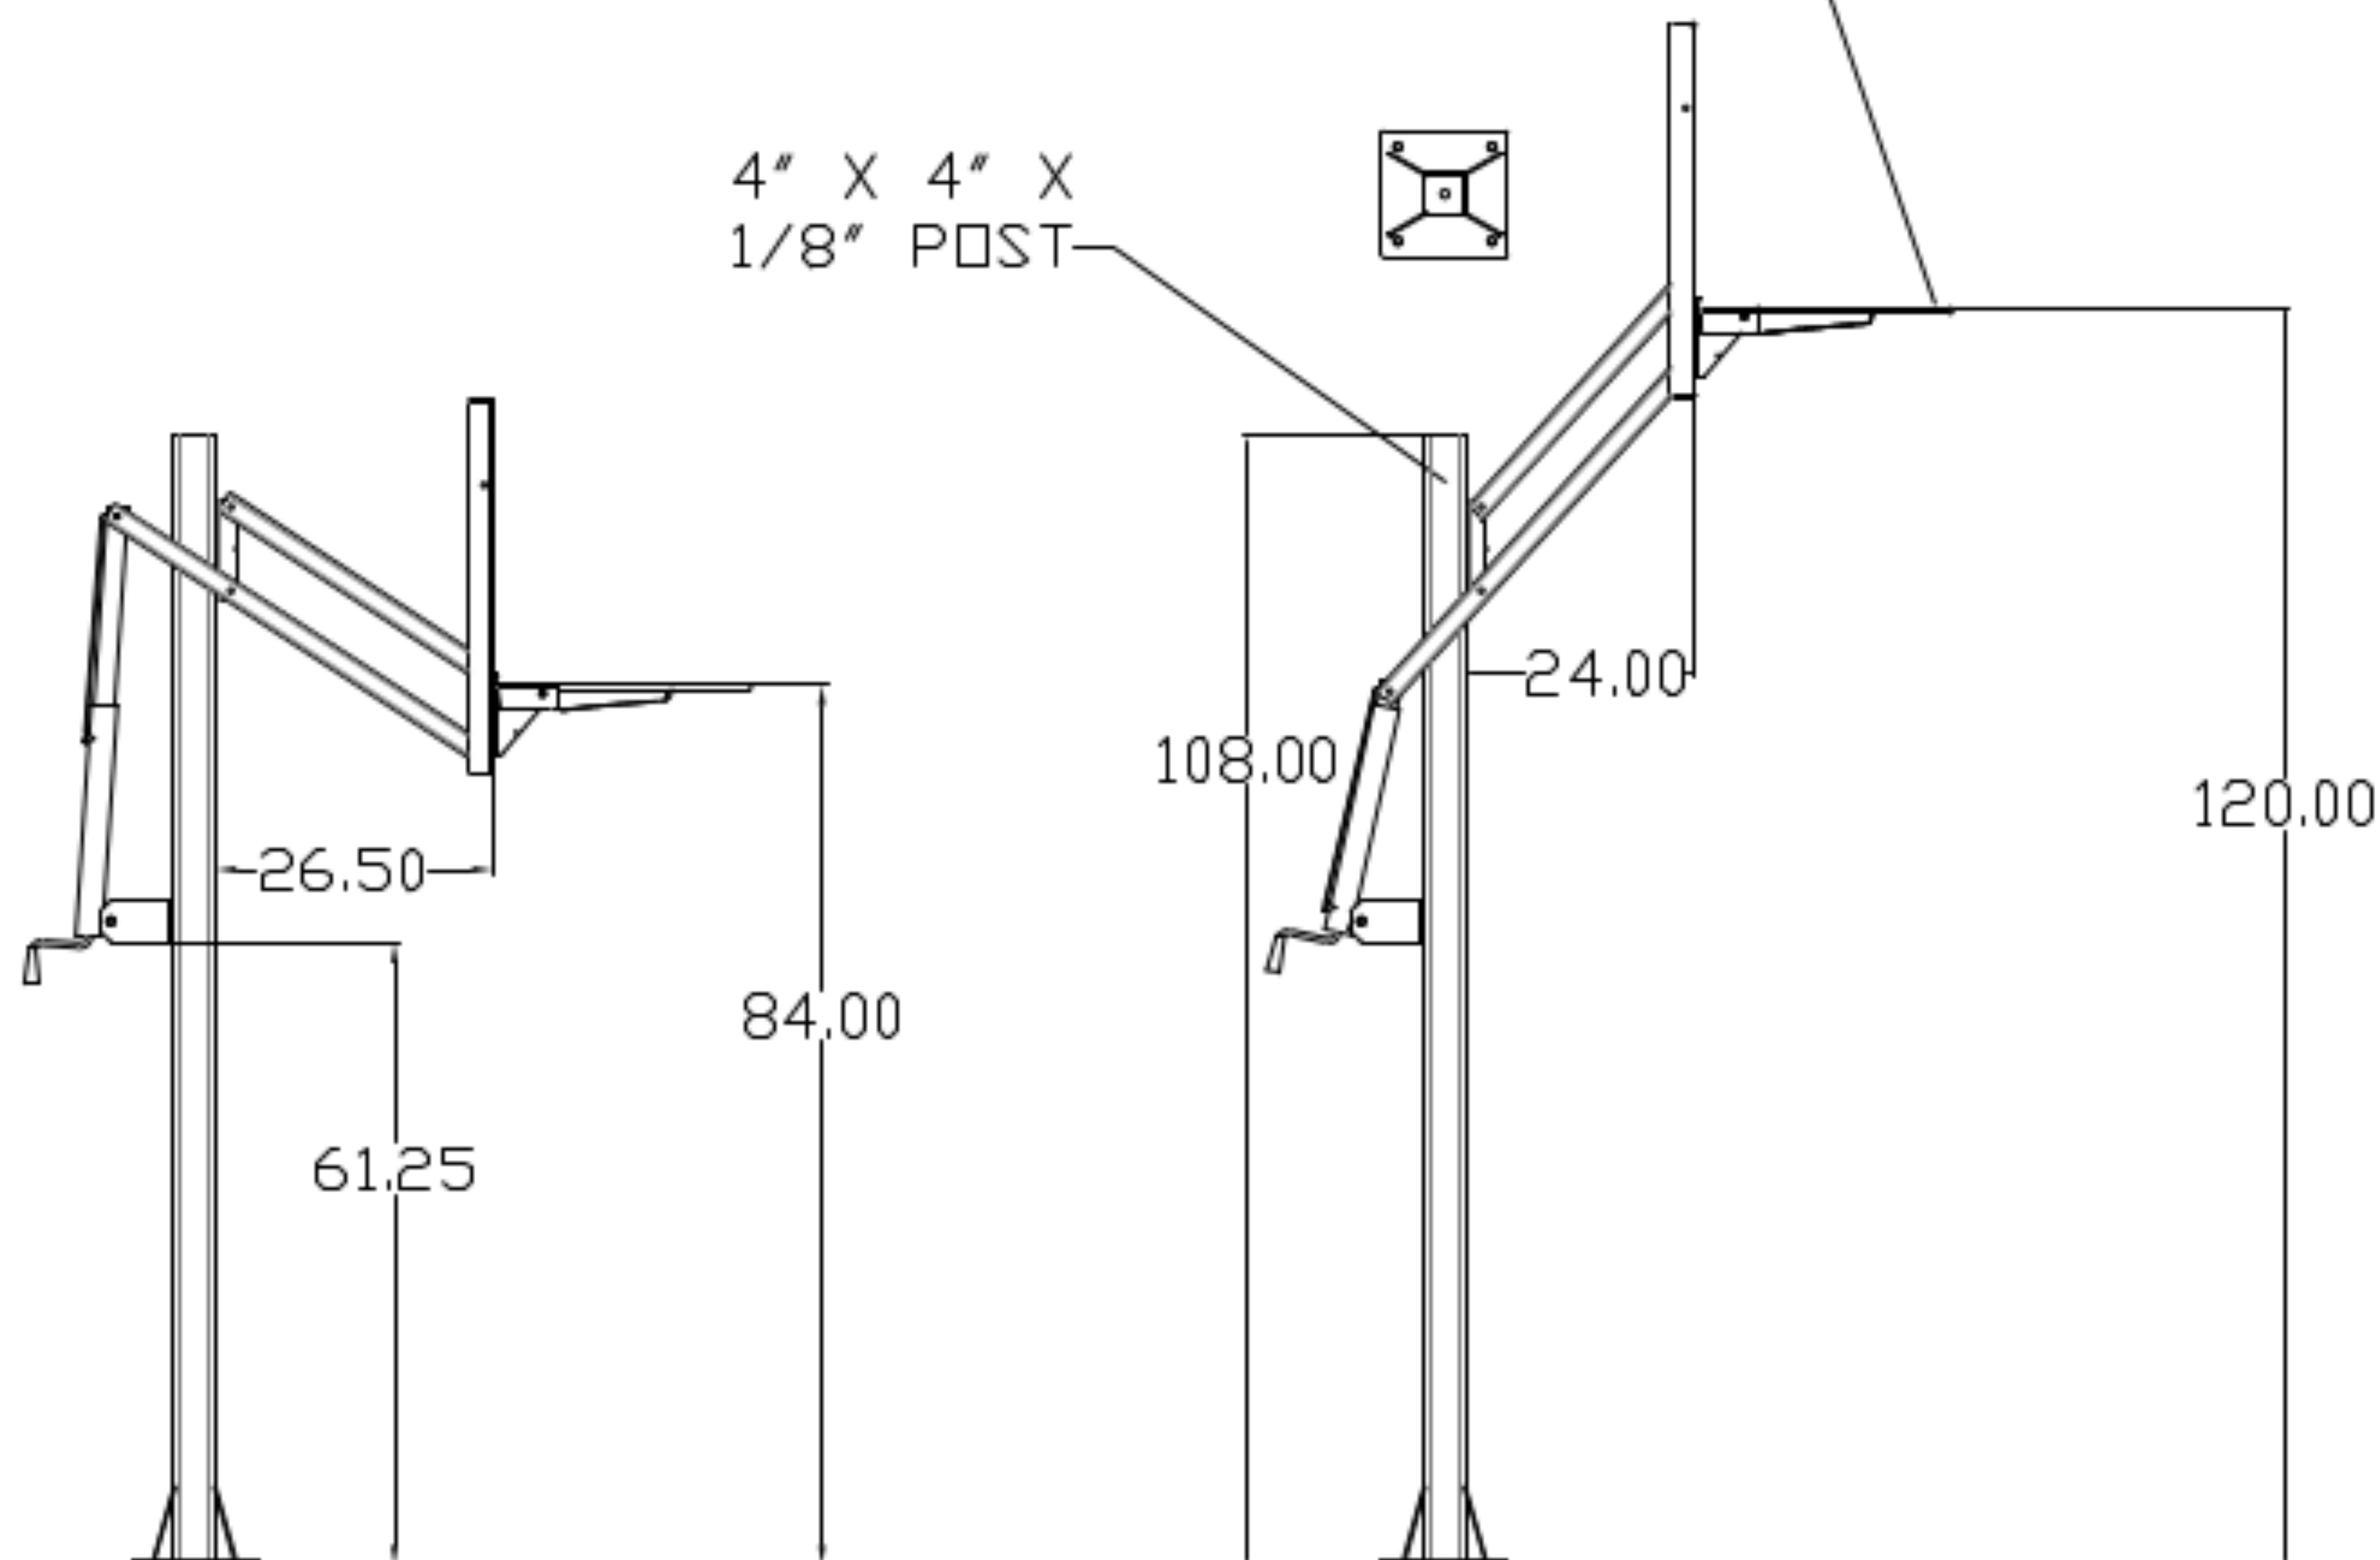

RIM HEIGHT ADJUSTABLE FROM 10' - 7'

BREAKAWAY FLEX GOAL

4" X 4" X
1/8" POST

BACKBOARDS AVAILABLE IN
TEMPERED GLASS OR CLEAR ACRYLIC
BACKBOARD SIZES AVAILABLE:
36"x48", 36"x54", 36"x60"

OPTIONAL FT48,
FT54 OR FT60
BACKBOARD
SAFETY PAD

OPTIONAL FT76
POLE PAD

PLAYING SURFACE

36.00 DEEP HOLE

4 J BOLTS (5/8"x 12")

4 REBARS

20.00 DIA HOLE

Plate is
12"x12".

Anchor
Bolts are
9"x9" on
centers.