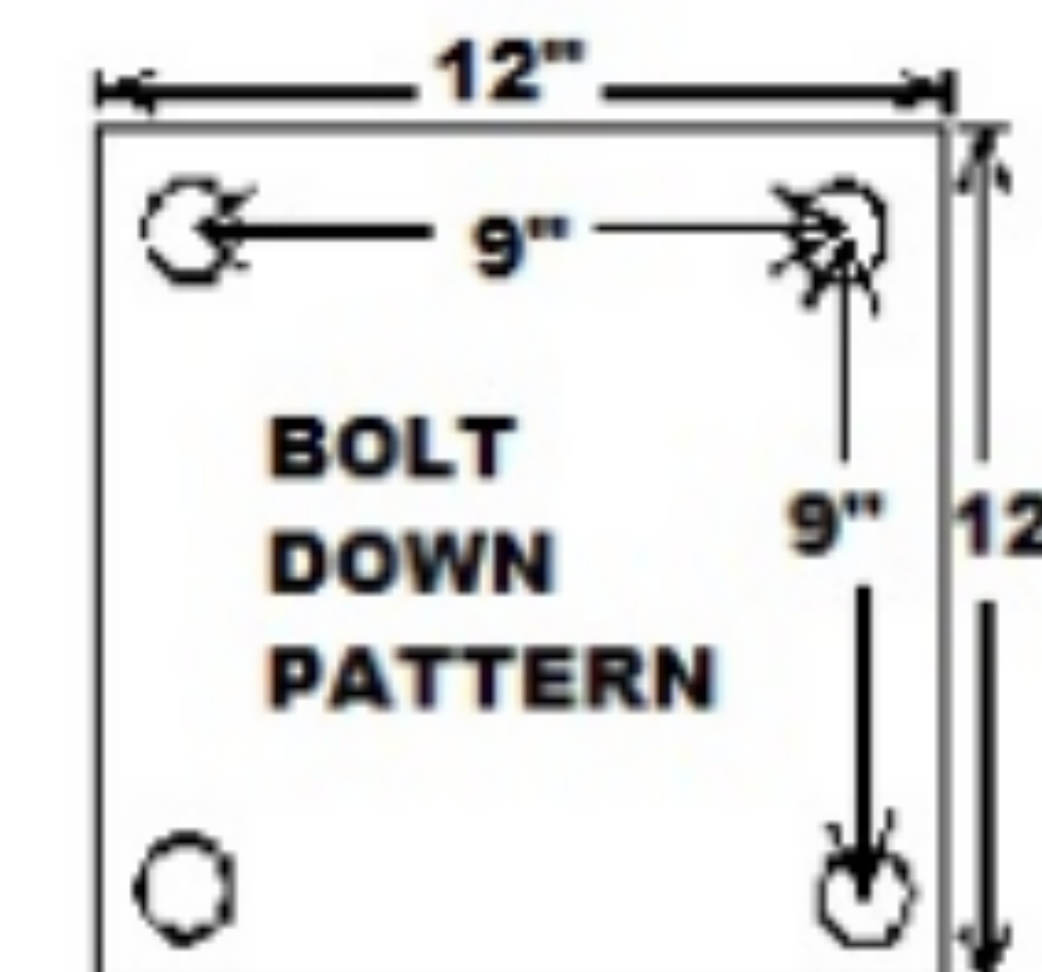

RIM HEIGHT ADJUSTABLE FROM 10' - 7'

BREAKAWAY FLEX GOAL

4" X 4" X
1/8" POST

BACKBOARDS AVAILABLE IN
TEMPERED GLASS OR CLEAR ACRYLIC
BACKBOARD SIZES AVAILABLE:
36"x48", 36"x54", 36"x60"

OPTIONAL FT48,
FT54 OR FT60
BACKBOARD
SAFETY PAD

OPTIONAL FT76
POLE PAD

PLAYING SURFACE

36.00 DEEP HOLE

4 J BOLTS (5/8"x 12")

4 REBARS

20.00 DIA HOLE

Plate is
12"x12".

Anchor
Bolts are
9"x9" on
centers.