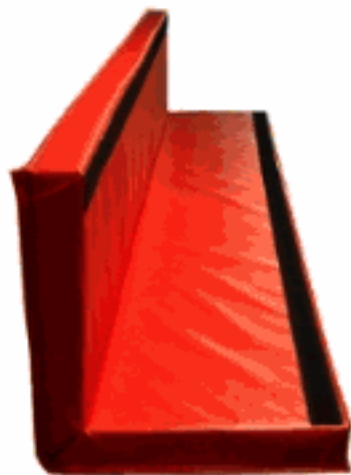

corner - wood

corner - velcro

Corner pads can be any height
and with any width sides up to 24"