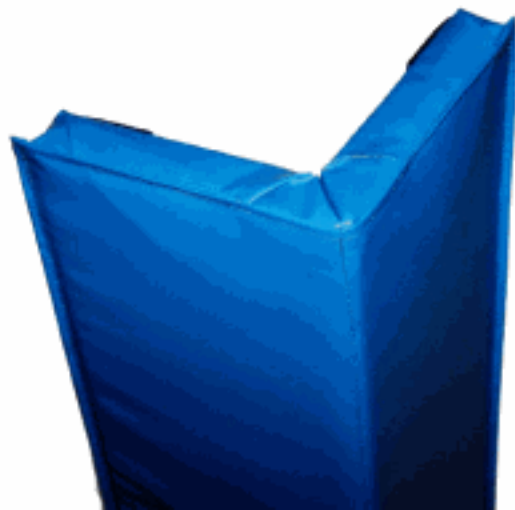

corner - wood

corner - velcro

Corner pads can be any height
and with any width sides up to 24"